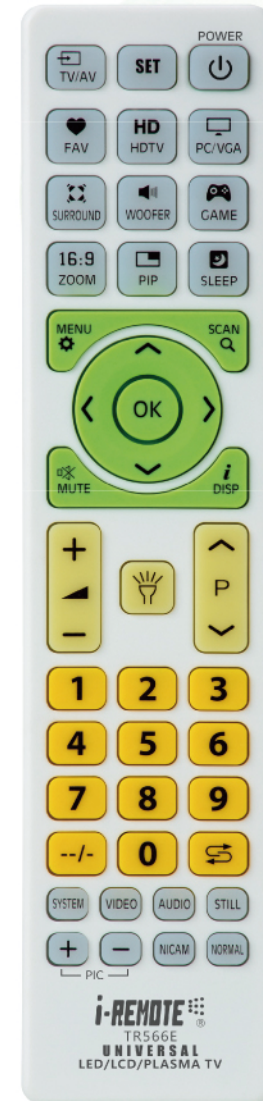

Product Dimension	Outer Box Size
232*55*19.4 MM	495*313*670 MM
Inner / Outer Qty	G.W. / CTN
50/100 PCS/CTN	18 KG

RM-1919E

Universal LED/LCD TV Remote Control

- Suitable for 99% of LCD TV brands in the Market
- One Key Access to NETFLIX, Youtube, 3D smart, APPS.
- Comprehensive Function Key
- Pre-set Brand Key
- Power Off Memory
- Sleek Design

Product Dimension	Outer Box Size
219*53*18.5 MM	495*315*670 MM
Inner / Outer Qty	G.W. / CTN
50/100 PCS/CTN	16.5 KG

TR522E

Universal LED/LCD TV Remote Control

- Operates Multiple TV Brands
- Simple to use and program
- 16:9 Key for Wide Screen Switching
- Specific HDTV navigation Feature