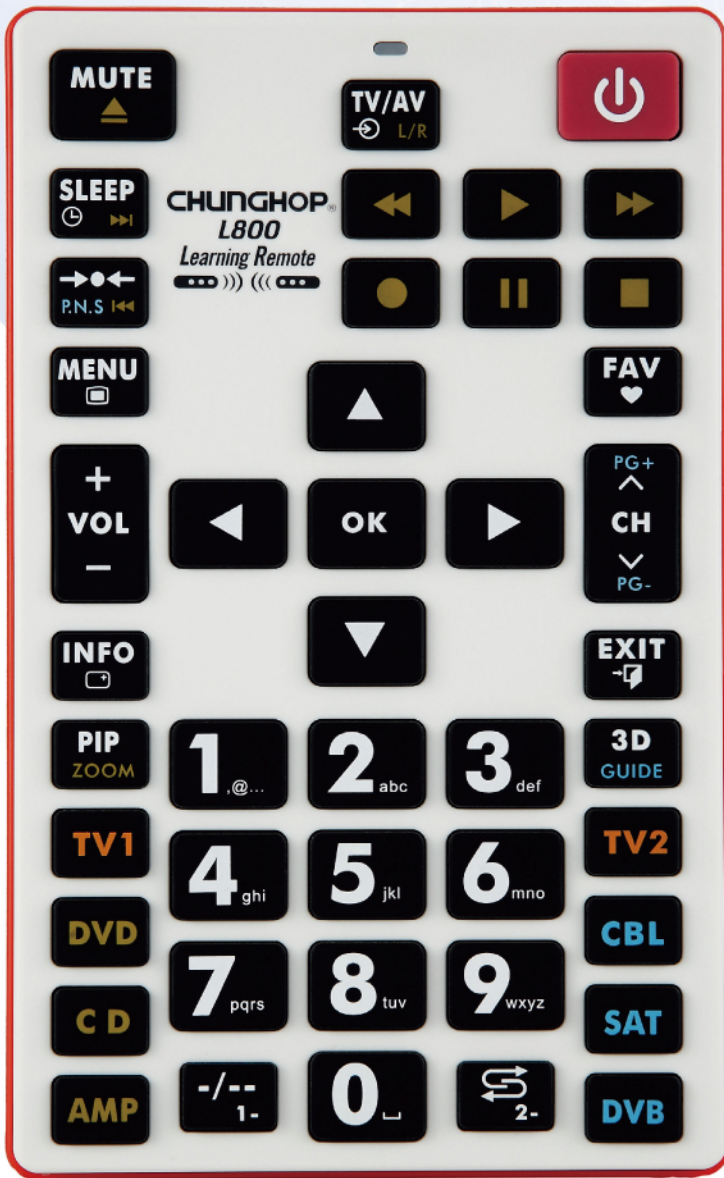

L800

Learning Remote Control

- 8 devices, total 304 keys can be learned.
- Accurate replication function technology.
- Can learn the functions from IR remote controls of all home appliances.
- Permanent Memory.

Product Dimension

170*105*24MM

Outer Box Size

610*370*500 MM

Inner / Outer Qty

50 / 100 PCS

G.W. / CTN

24.8 KG