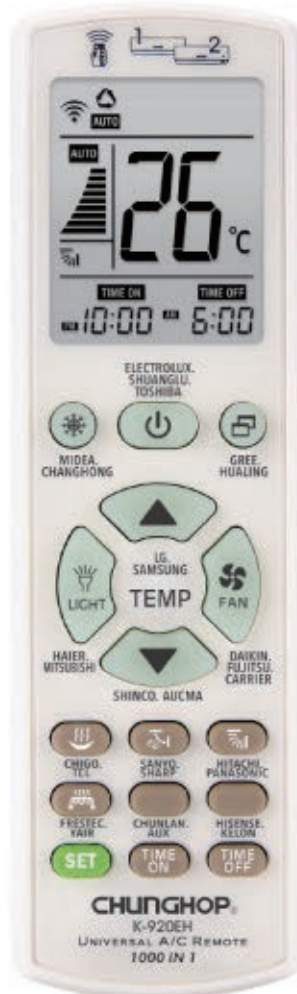

SPLIT - TYPE

WINDOW - TYPE

DIRECT CURRENT
FREQUENCY CONVERSION
AIR CONDITIONERS

K-920EH

- With the function of Time on/off & Heating.
- Offer manually & automatically searching to set up your A/C.
- No need to reset after battery replacement.

The remote control is suitable for most models of air conditioners of all brands manufactured by the countries around the world (such as : old-type air conditioners, window air conditioners, split-type air conditioners, direct current frequency conversion air conditioners, etc.). With the LCD display, the simple operation and the power off memory function, it's the best choice of the damage, loss and replacement of your remote control.

LARGE DISPLAY

Use Directly

Power cutoff memory

electrical heating

Original Timer

F.HEAT
F.COOL

2 UNIT
Control

Product Dimension : 150 x 45 x 21(mm)
Outer Carton Dimension : L 54 x W 31 x H 57[CM]
Batteries : 2 X AAA
100 pcs / ctn