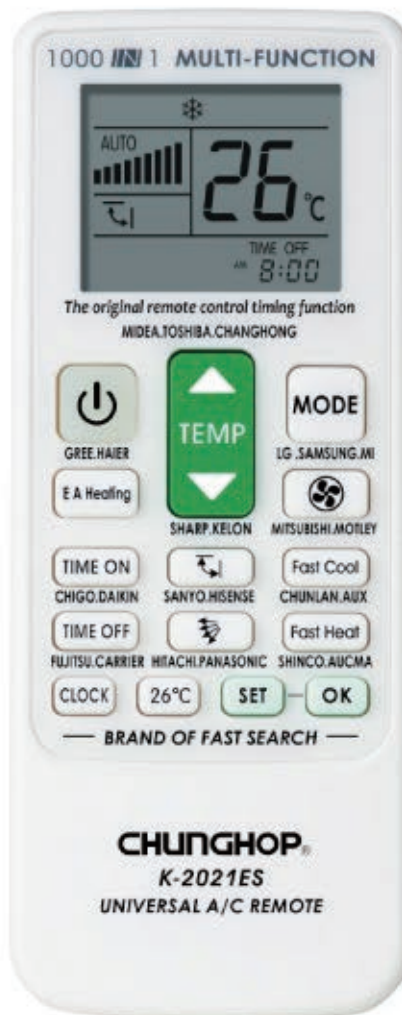

SPLIT - TYPE

WINDOW - TYPE

DIRECT CURRENT
FREQUENCY CONVERSION
AIR CONDITIONERS

K-2021ES

- Timer
- Fast heat/cool
- Clock
- Electrical heating
- Fast Heat/Cool
- 26°C button
- Power-off Memory
- Brand button

The remote control is suitable for most models of air conditioners of all brands manufactured by the countries around the world (such as: old type air conditioners, window air conditioners, split-type air conditioners, direct current frequency conversion air conditioners, etc.). With the LCD display, the simple operation and the power off memory function, it's the best choice of the damage, loss and replacement of your remote control.

- **LARGE DISPLAY** Use Directly
- Power cutoff memory
- electrical heating
- Original Timer
- **F.HEAT F.COOL**
- Brand Button

Product Dimension: 140 x 56 x 16(mm)
Outer Carton Dimension: L51 x W49.5 x H29(CM)
Qty/CTN: 100pcs / ctn
G.W./CTN: 12.3KG
Batteries: 2 X AAA