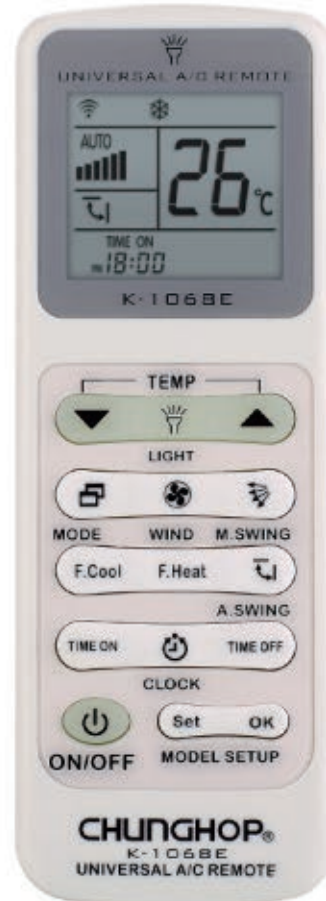

SPLIT - TYPE

WINDOW - TYPE

DIRECT CURRENT
FREQUENCY CONVERSION
AIR CONDITIONERS

K-1068E

- With the function of Time on/off, Fast heat/cool, Clock.
- Offer manually & automatically searching to set up your A/C.
- With LED light.
- No need to reset after battery replacement.

The remote control is suitable for most models of air conditioners of all brands manufactured by the countries around the world (such as : old-type air conditioners, window air conditioners, split-type air conditioners, direct current frequency conversion air conditioners, etc.). With the LCD display, the simple operation and the power off memory function, it's the best choice of the damage, loss and replacement of your remote control.

LED Light

Use Directly

Power cutoff memory

Original Timer

F.HEAT
F.COOL

HD
DISPLAY

Product Dimension : 134 x 47 x 21(mm)
Outer Carton Dimension : L 46.5 x W 33 x H 52(CM)
Batteries : 2 X AAA
100 pcs / ctn