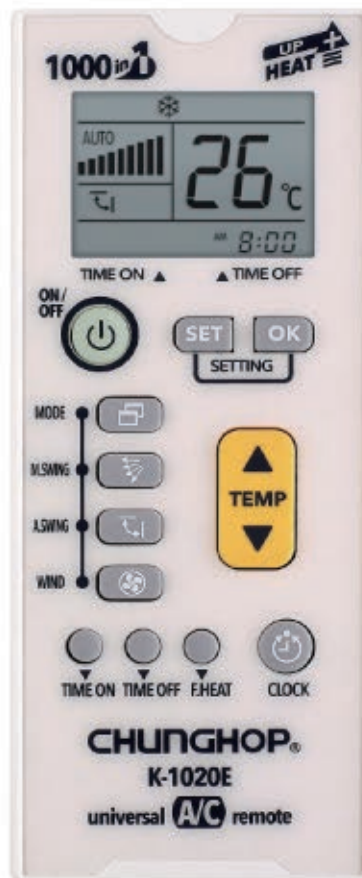

SPLIT - TYPE

WINDOW - TYPE

DIRECT CURRENT
FREQUENCY CONVERSION
AIR CONDITIONERS

K-1020E

- With the function of Time on/off & fast heat.
- Offer manually & automatically searching to set up your A/C.
- No need to reset after battery replacement.

The remote control is suitable for most models of air conditioners of all brands manufactured by the countries around the world (such as : old-type air conditioners, window air conditioners, split-type air conditioners, direct current frequency conversion air conditioners, etc.). With the LCD display, the simple operation and the power off memory function, it's the best choice of the damage, loss and replacement of your remote control.

Use Directly

Power cutoff memory

electrical heating

Original Timer

HD
DISPLAY

Product Dimension : 136 x 58 x 16(mm)
Outer Carton Dimension : L 46 x W 22.5 x H 45.5(CM)
Batteries : 2 X AAA
100 pcs / ctn