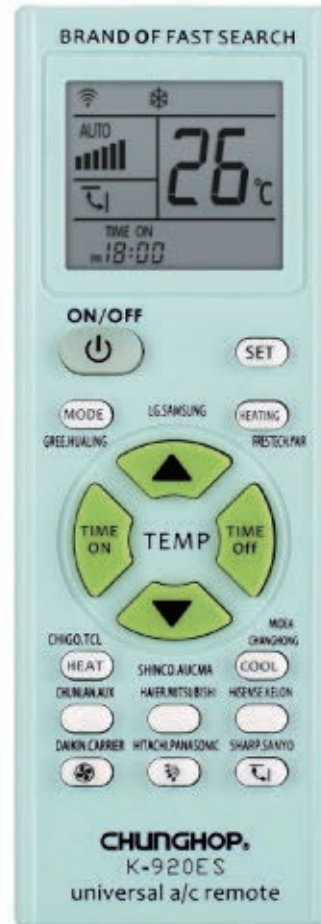

SPLIT - TYPE

WINDOW - TYPE

DIRECT CURRENT
FREQUENCY CONVERSION
AIR CONDITIONERS

K-920ES

- Three colors design with the function of Clock, Time on/off, Fast heat/cool.
- Corresponding keys of different brands for easier set up.
- Offer manually & automatically searching to set up your A/C.
- No need to reset after battery replacement.

The remote control is suitable for most models of air conditioners of all brands manufactured by the countries around the world (such as : old-type air conditioners, window air conditioners, split-type air conditioners, direct current frequency conversion air conditioners, etc.). With the LCD display, the simple operation and the power off memory function, it's the best choice of the damage, loss and replacement of your remote control.

Use Directly

Power cutoff memory

electrical heating

Original Timer

F.HEAT
F.COOL

Product Dimension : 140 x 49 x 22(mm)
Outer Carton Dimension : L 67 x W 38 x H 41(CM)
Batteries : 2 X AAA
200 pcs / ctn