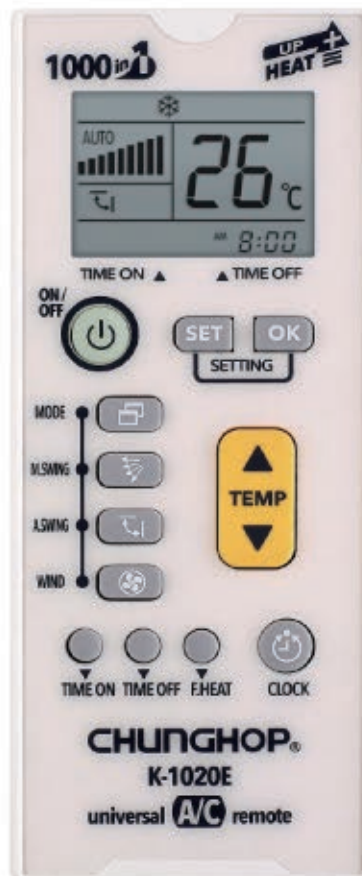

SPLIT - TYPE

WINDOW - TYPE

DIRECT CURRENT
FREQUENCY CONVERSION
AIR CONDITIONERS

K-1020E

- With the function of Time on/off & fast heat.
- Offer manually & automatically searching to set up your A/C.
- No need to reset after battery replacement.

The remote control is suitable for most models of air conditioners of all brands manufactured by the countries around the world (such as : old-type air conditioners, window air conditioners, split-type air conditioners, direct current frequency conversion air conditioners, etc.). With the LCD display, the simple operation and the power off memory function, it's the best choice of the damage, loss and replacement of your remote control.

Product Dimension : 136 x 58 x 16(mm)
Outer Carton Dimension : L 46 x W 22.5 x H 45.5(CM)
Batteries : 2 X AAA
100 pcs / ctn