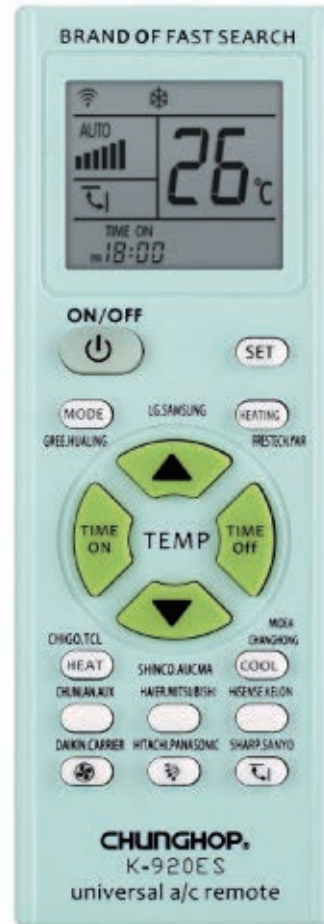

SPLIT - TYPE

WINDOW - TYPE

DIRECT CURRENT
FREQUENCY CONVERSION
AIR CONDITIONERS

K-920ES

- Three colors design with the function of Clock, Time on/off, Fast heat/cool.
- Corresponding keys of different brands for easier set up.
- Offer manually & automatically searching to set up your A/C.
- No need to reset after battery replacement.

The remote control is suitable for most models of air conditioners of all brands manufactured by the countries around the world (such as : old-type air conditioners, window air conditioners, split-type air conditioners, direct current frequency conversion air conditioners, etc.). With the LCD display, the simple operation and the power off memory function, it's the best choice of the damage, loss and replacement of your remote control.

Use Directly

Power cutoff memory

electrical heating

Original Timer

**F.HEAT
F.COOL**

Product Dimension : 140 x 49 x 22(mm)
Outer Carton Dimension : L 67 x W 38 x H 41(CM)
Batteries : 2 X AAA
200 pcs / ctn