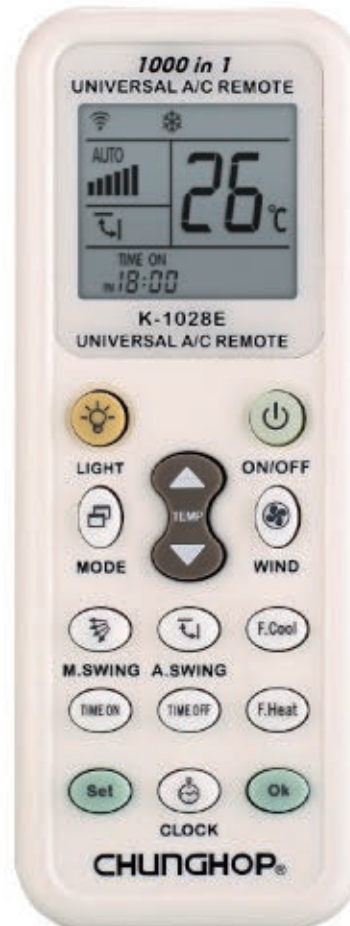

Use Directly

Power cutoff memory

Original Timer

F.HEAT
F.COOL

HD
DISPLAY

Product Dimension : 142 x 51 x 23(mm)
Outer Carton Dimension : L 54.5 x W 32.5 x H 54(CM)
Batteries : 2 X AAA
100 pcs / ctn

SPLIT - TYPE

WINDOW - TYPE

DIRECT CURRENT
FREQUENCY CONVERSION
AIR CONDITIONERS

K-1028E

- With the function of Time on/off, Fast heat/cool, Clock.
- Offer manually & automatically searching to set up your A/C.
- With LED light.
- No need to reset after battery replacement.

LED Light

Use Directly

Power cutoff memory

Original Timer

F.HEAT
F.COOL

HD
DISPLAY

Product Dimension : 133 x 50 x 22(mm)
Outer Carton Dimension : L 52.5 x W 32.5 x H 54(CM)
Batteries : 2 X AAA
100 pcs / ctn