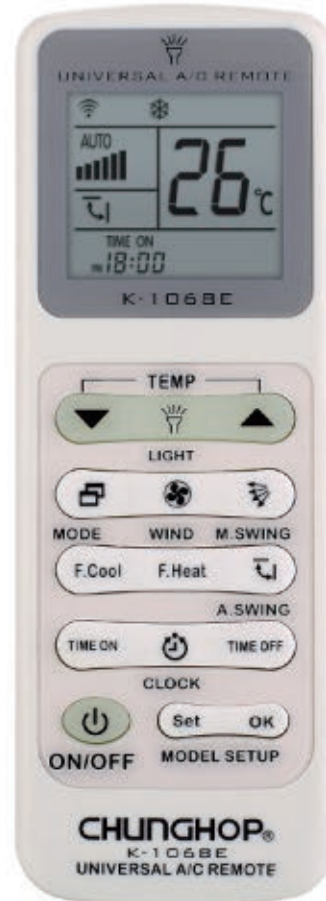

SPLIT - TYPE

WINDOW - TYPE

DIRECT CURRENT
FREQUENCY CONVERSION
AIR CONDITIONERS

K-1068E

- With the function of Time on/off, Fast heat/cool, Clock.
- Offer manually & automatically searching to set up your A/C.
- With LED light.
- No need to reset after battery replacement.

The remote control is suitable for most models of air conditioners of all brands manufactured by the countries around the world (such as : old-type air conditioners, window air conditioners, split-type air conditioners, direct current frequency conversion air conditioners, etc.). With the LCD display, the simple operation and the power off memory function, it's the best choice of the damage, loss and replacement of your remote control.

LED Light

Use Directly

Power cutoff memory

Original Timer

F.HEAT
F.COOL

HD
DISPLAY

Product Dimension : 134 x 47 x 21(mm)
Outer Carton Dimension : L 46.5 x W 33 x H 52(CM)
Batteries : 2 X AAA
100 pcs / ctn