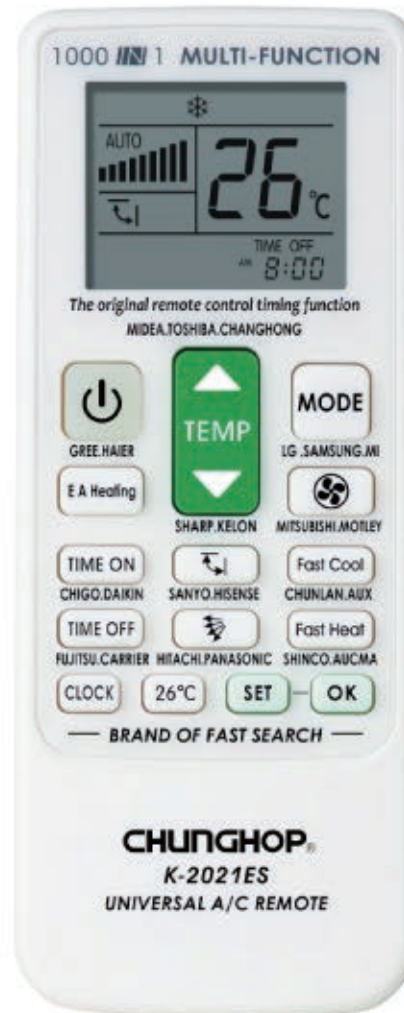

SPLIT - TYPE

WINDOW - TYPE

DIRECT CURRENT
FREQUENCY CONVERSION
AIR CONDITIONERS

K-2021ES

- Timer
- Fast heat/cool
- Clock
- Electrical heating
- Fast Heat/Cool
- 26°C button
- Power-off Memory
- Brand button

The remote control is suitable for most models of air conditioners of all brands manufactured by the countries around the world (such as: old type air conditioners, window air conditioners, split-type air conditioners, direct current frequency conversion air conditioners, etc.). With the LCD display, the simple operation and the power off memory function, it's the best choice of the damage, loss and replacement of your remote control.

- **LARGE DISPLAY** Use Directly
- **Power cutoff memory**
- **electrical heating**
- **Original Timer**
- **F.HEAT F.COOL**
- **Brand Button**

Product Dimension: 140 x 56 x 16(mm)
Outer Carton Dimension: L51 x W49.5 x H29(CM)
Qty/CTN: 100pcs / ctn
G.W./CTN: 12.3KG
Batteries: 2 X AAA