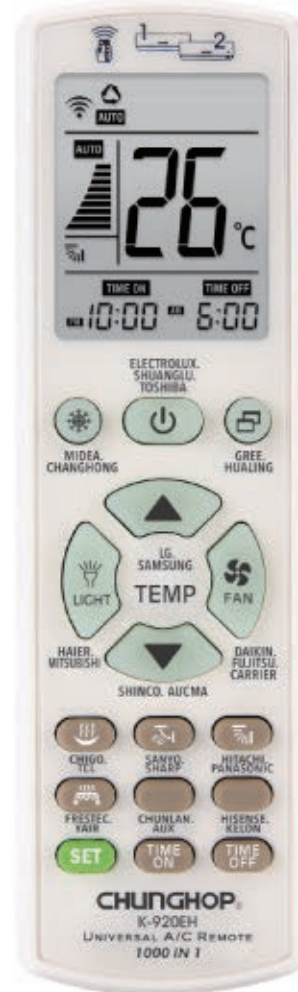

LED Light

Use Directly

Power cutoff memory

electrical heating

Original Timer

F.HEAT F.COOL

HD DISPLAY

2 UNIT Control

Product Dimension : 155 x 58 x 18(mm)
 Outer Carton Dimension : L 54 x W 28.5 x H 57(CM)
 Batteries : 2 X AAA
 100 pcs / ctn

SPLIT - TYPE

WINDOW - TYPE

DIRECT CURRENT
FREQUENCY CONVERSION
AIR CONDITIONERS

LED Light

LARGE DISPLAY

Use Directly

Power cutoff memory

electrical heating

Original Timer

F.HEAT F.COOL

2 UNIT Control